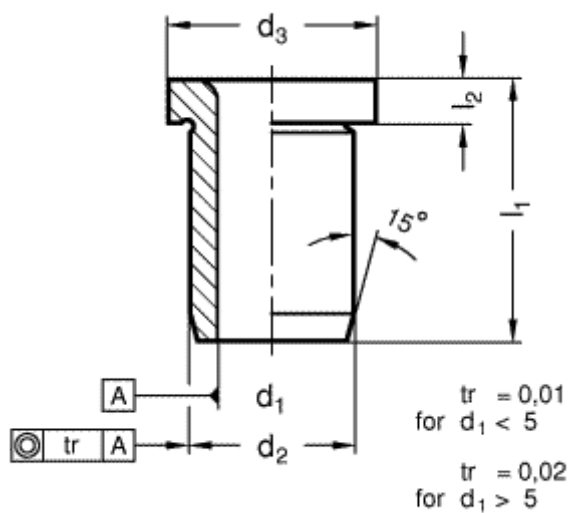

Article number: 201134093

Description: E+G Guide bush DIN 172-B16,5-28-A  
with collar

## Measures

$d_1 = 17$

$d_2 = 26$

$d_3 = 30$

$l_1 = 28$

$l_2 = 4$